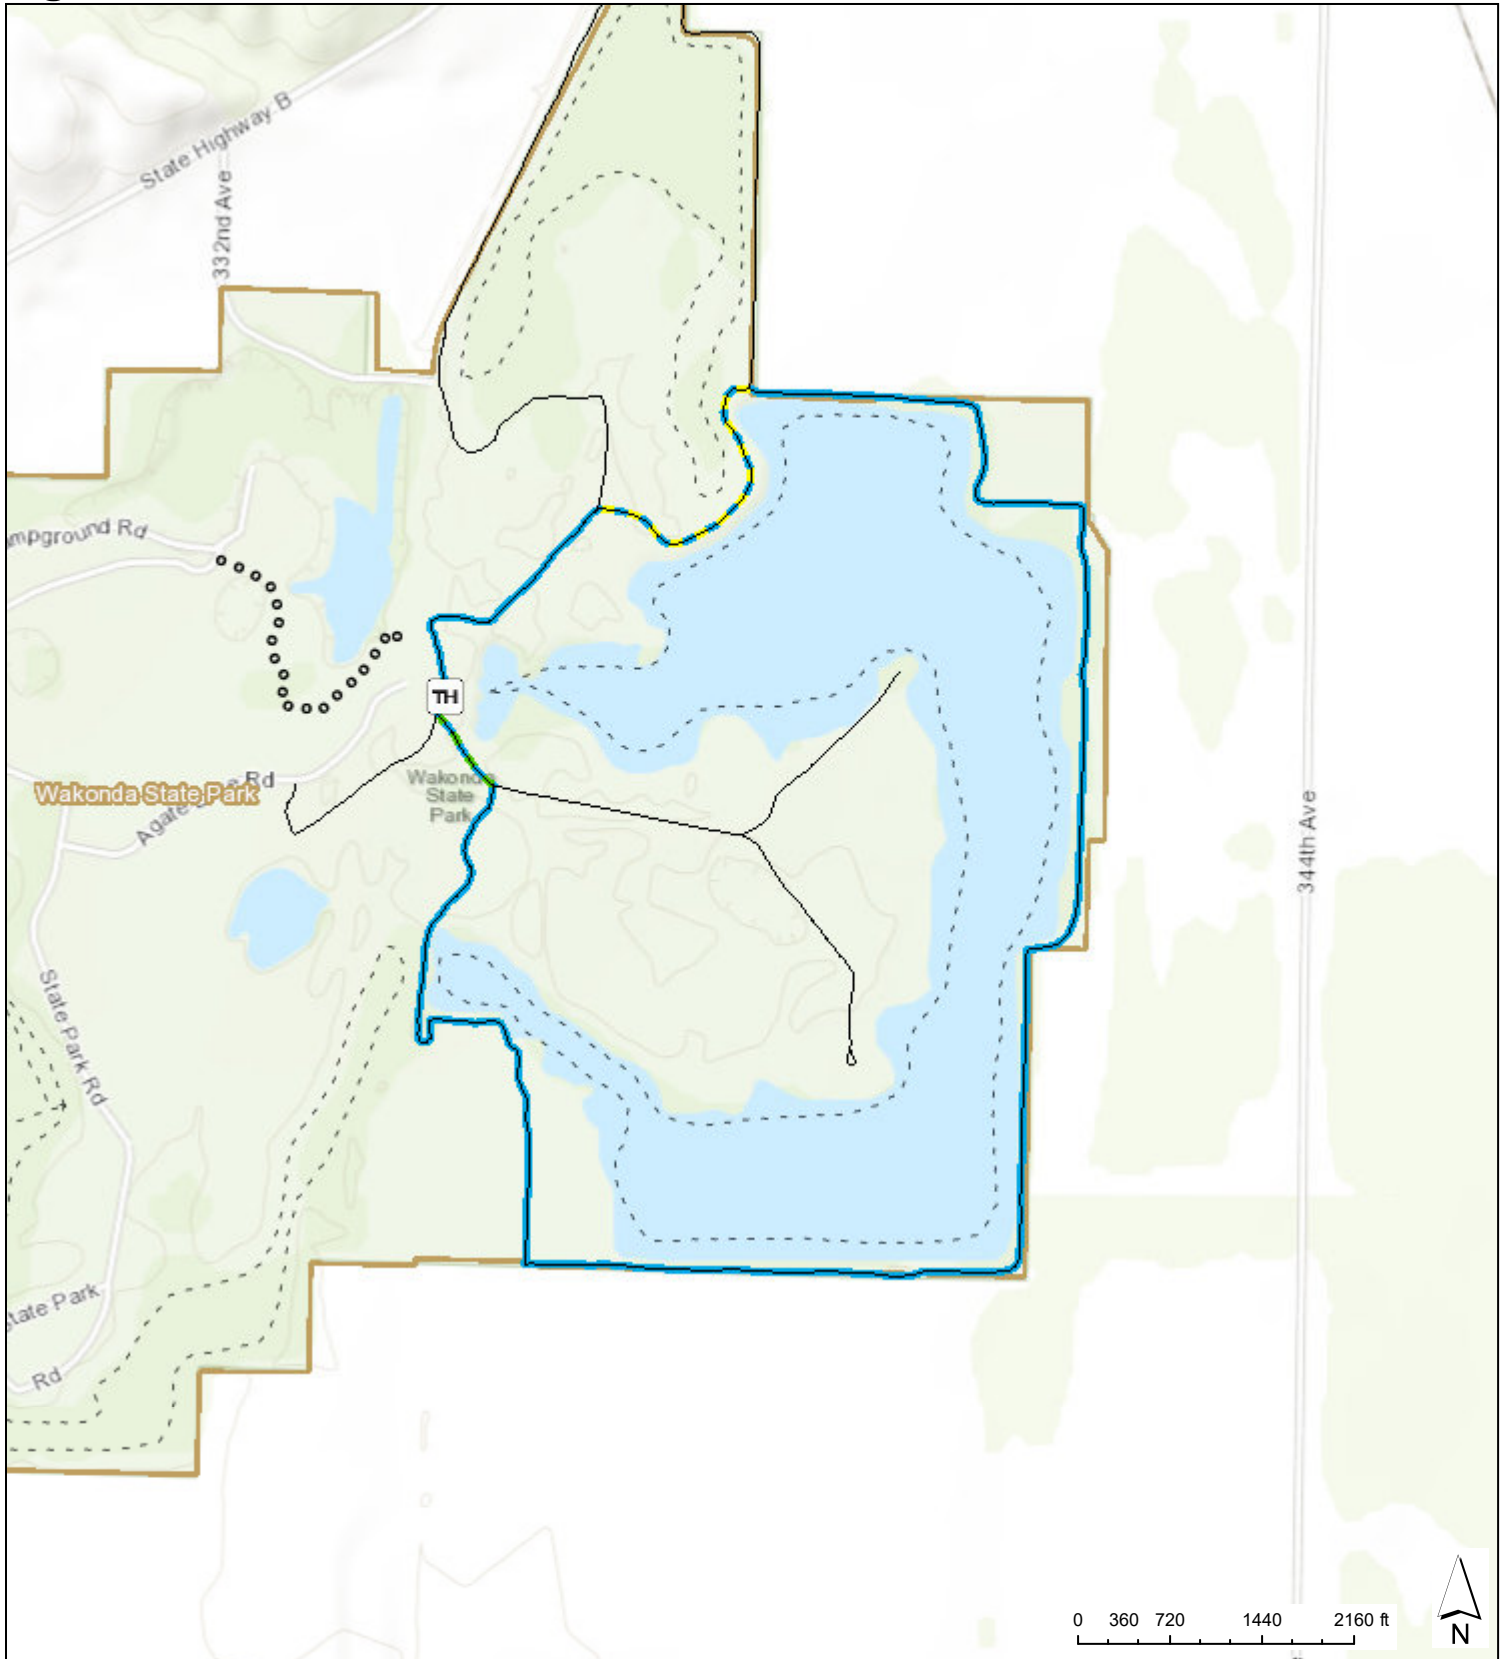

Wakonda State Park Agate Lake Trail

Sources: Esri, HERE, Garmin, Intermap, increment P Corp., GEBCO, USGS, FAO, NPS, NRCAN, GeoBase, IGN, Kadaster NL, Ordnance November 17, 2020 4:22:39 PM CDT