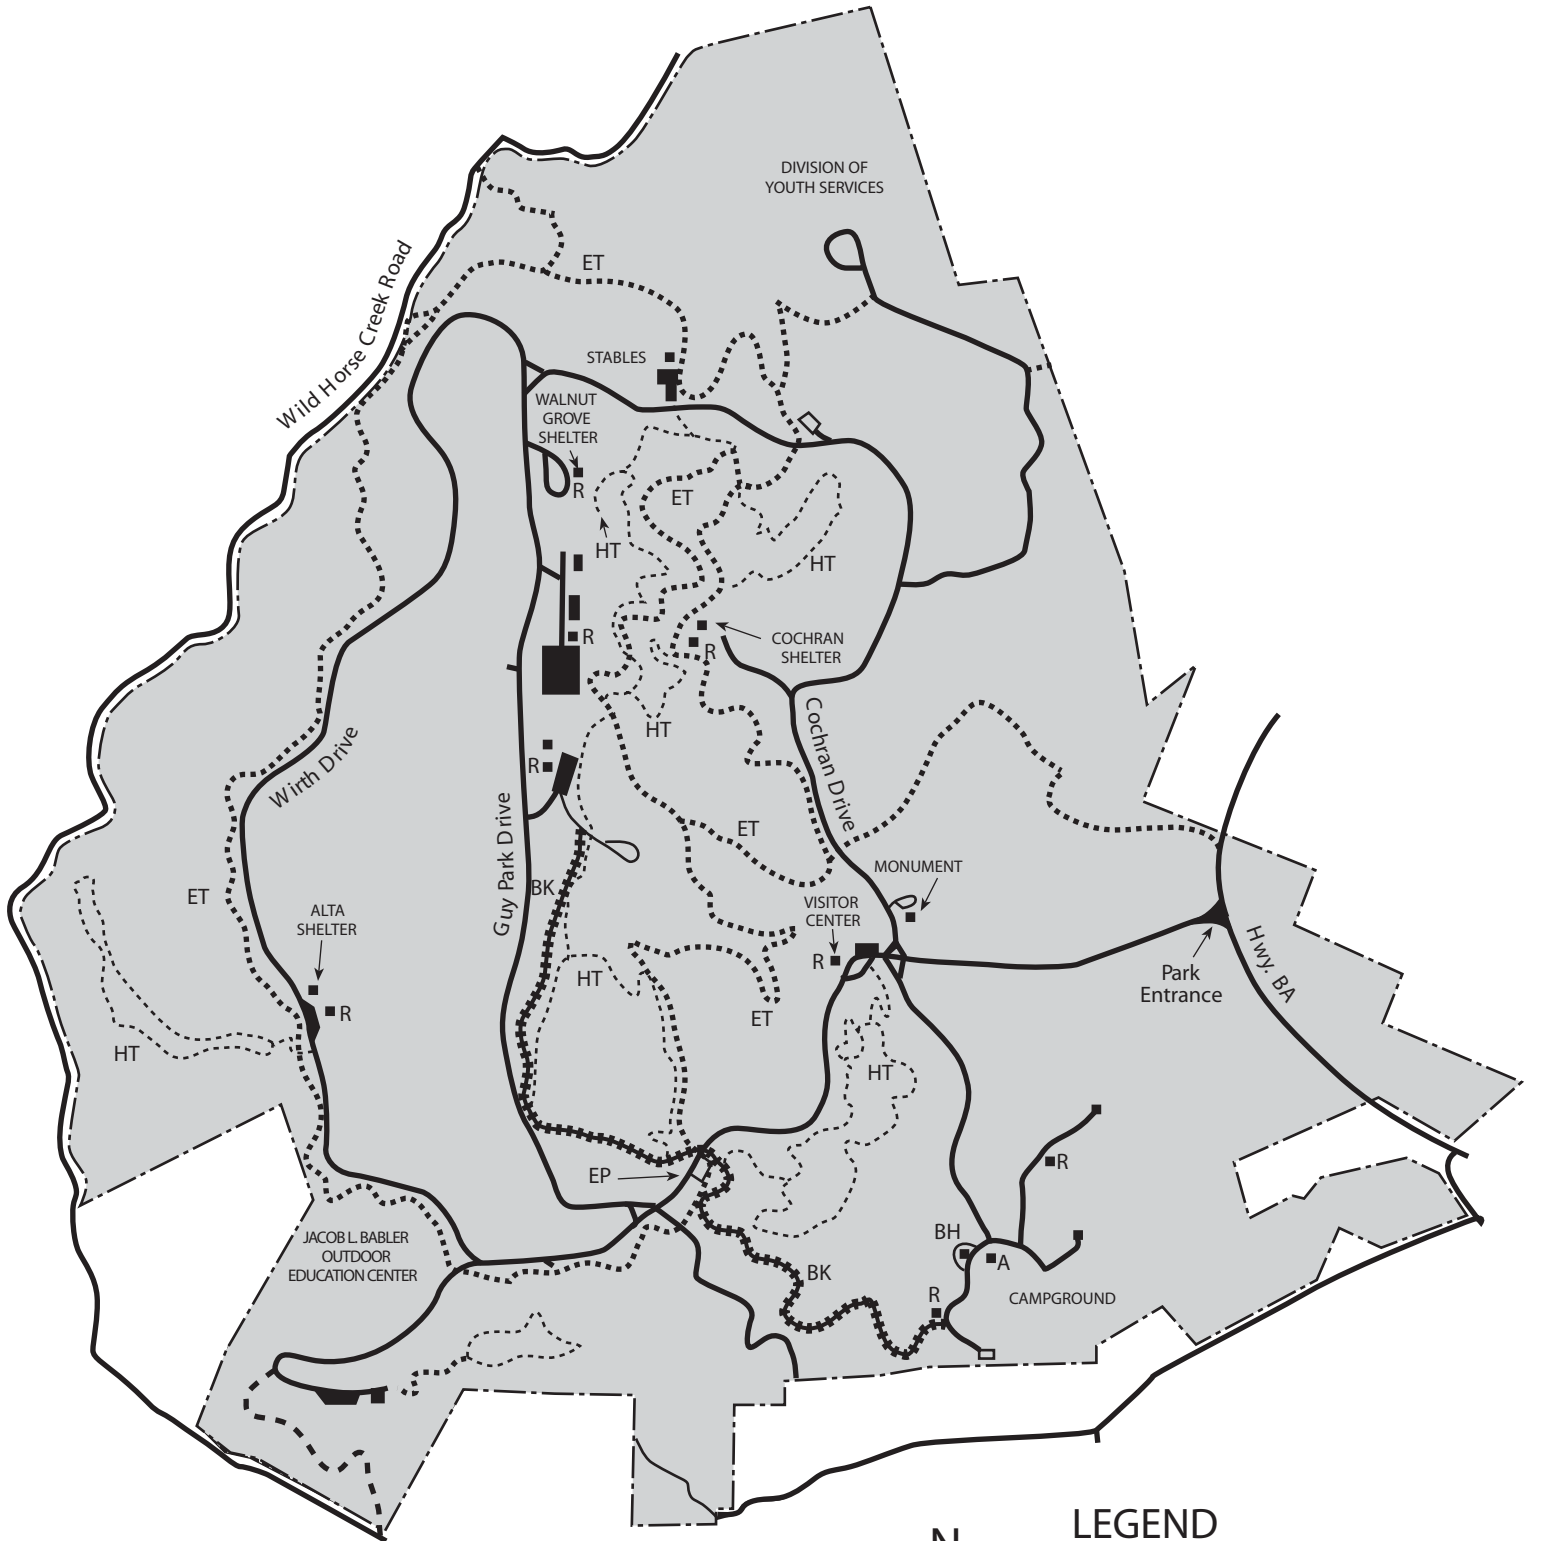

DR. EDMUND A. BABLER MEMORIAL STATE PARK

LEGEND

- R Restroom
- A Amphitheater
- BH Bath House
- EP Equestrian Parking Area
- ET Equestrian Trail
- HT Hiking Trail
- BK Bike Trail - - - - -
- Area Closed to General Public